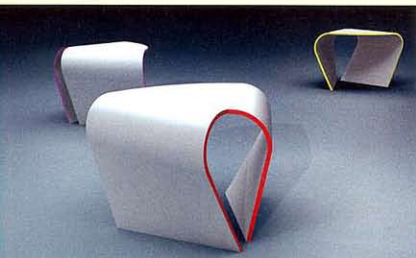

WOLFSON DESIGN ↖

The Split stool from the Twisted series by Philip Michael Wolfson, is manufactured in England by Solidity, from LG High-Macs solid acrylic. The stool appears to be frozen in a curving fluid form, giving the design continuous transformation when viewed from different angles. This is the first British showing of new works by the international studio.